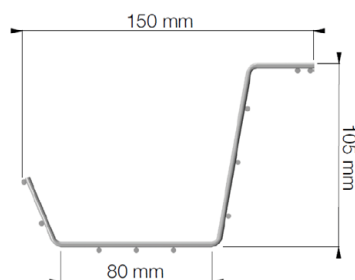

“Ränna” is designed for placementg under the desktop. Very simple to install with plenty of room for power strips. May also be cut to length for perfect fit. Preperad for ground connection.

“Ränna”

Available in black, silver and white version to suit the workplace.

SPECIFICATIONS

- Optimal cable management for mounting under the desktop.
- Prepared ground connection.
- Dimensions:
length 720 mm
width/depth 146 mm
height 101 mm
- Part no 429-4001 Silver
Part no 429-4002 Black
Part no 429-4004 White