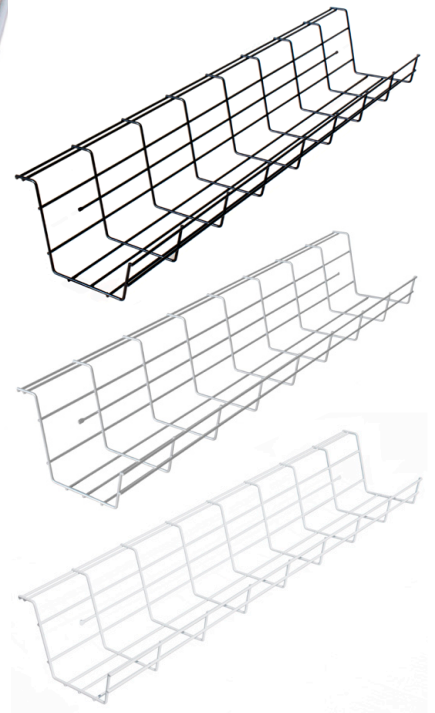

“Ränna” Cable Tray

Simple, firm & functional

With a cable tray and additional accessories, you create a pleasant working atmosphere. It reduces the typical boring cable bundles and other loose hanging connectors. As a bonus, the workplace becomes even easier to clean.

“Ränna” is designed for placementg under the desktop. Very simple to install with plenty of room for power strips. May also be cut to length for perfect fit. Preperad for ground connection.

“Ränna”

Available in black, silver and white version to suit the workplace.

SPECIFICATIONS

- Optimal cable management for mounting under the desktop.
- Prepared ground connection.
- Dimensions:
length 720 mm
width/depth 146 mm
height 101 mm
- Part no 429-4001 Silver
Part no 429-4002 Black
Part no 429-4004 White