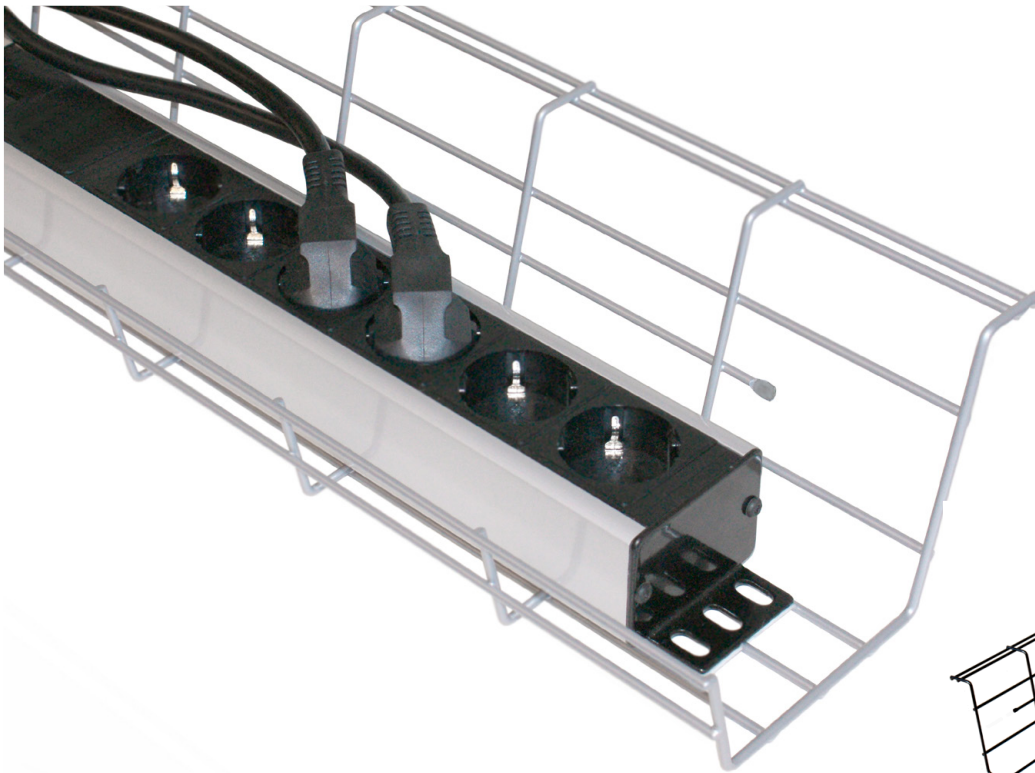

“Ränna” Cable Tray

Simple, firm & functional

With a cable tray and additional accessories, you create a pleasant working atmosphere. It reduces the typical boring cable bundles and other loose hanging connectors. As a bonus, the workplace becomes even easier to clean.

“Ränna” is designed for placementg under the desktop. Very simple to install with plenty of room for power strips. May also be cut to length for perfect fit. Preperad for ground connection.

“Ränna”

Available in black, silver and white version to suit the workplace.

SPECIFICATIONS

- Optimal cable management for mounting under the desktop.
- Prepared ground connection.
- Dimensions:
length 720 mm
width/depth 146 mm
height 101 mm
- Part no 429-4001 Silver
Part no 429-4002 Black
Part no 429-4004 White