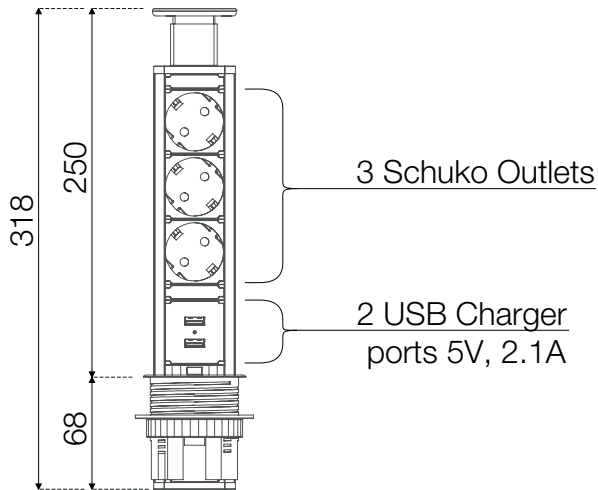

■ 935-P63U

Axessline PopUp - 3 Power, 2 USB Charger Ports, Ø60 mm

Front view (Expanded)

Front view (Retracted)