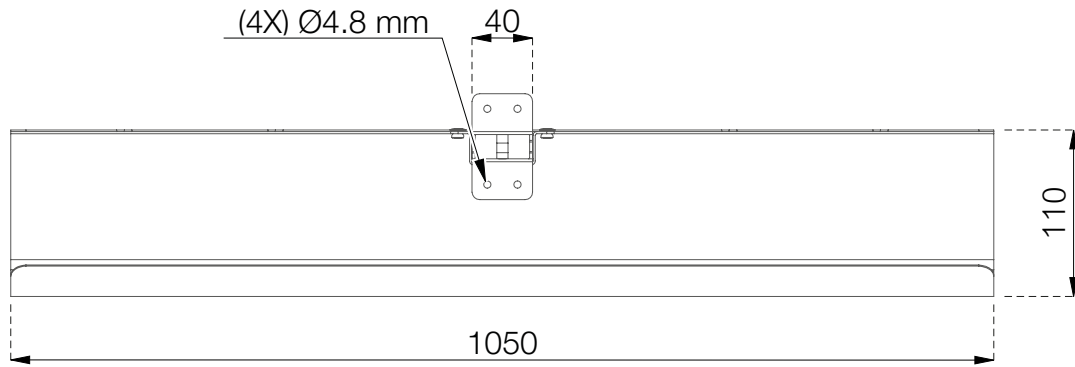

- 429-PI02
- 429-PI02W
- 429-PI02B

LiftPipe - 1050 mm

Top view

Rear view

Side view