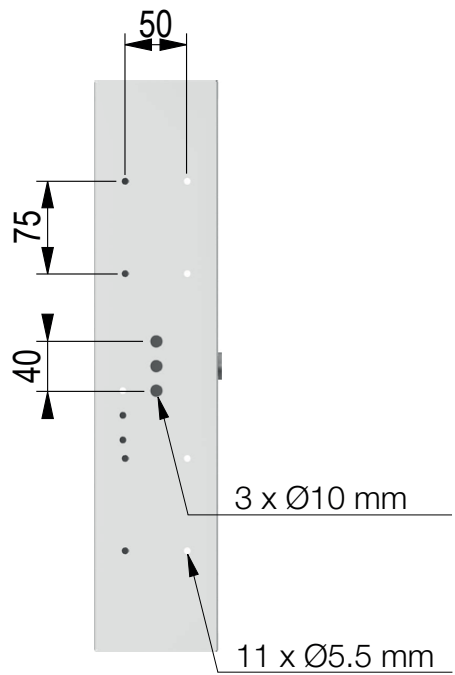

□ 428-LU50W

■ 428-LU50

Classic Pen & Gadget holder

Front View

Top View

Side View