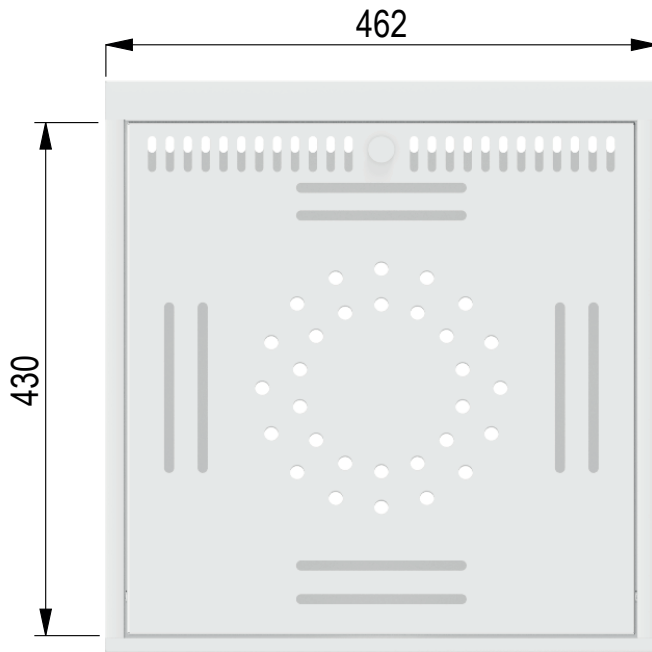

□ 428-LU50W

■ 428-LU50

Classic Pen & Gadget holder

Front View

Top View

Side View