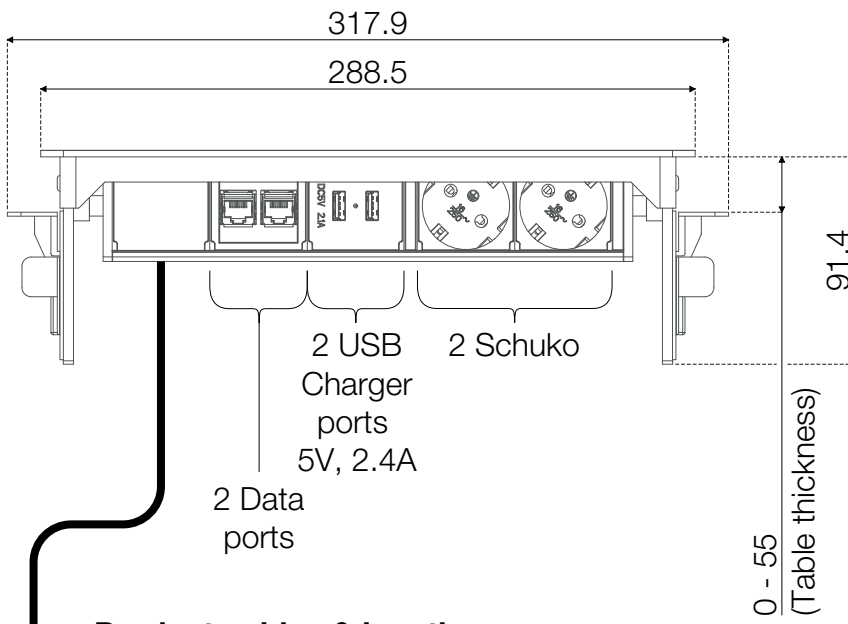

Axessline QuickBox - 2 Power, 2 USB Charger, 2 Data

Top view

Front view

Product cables & lengths:

- 1x Schuko plug (~1400 mm)
- 2x Data cable (~700 mm)

Right side view

Recommended cut out: 278^{+2}_{-2} x 92^{+2}_0 (R5 corners)