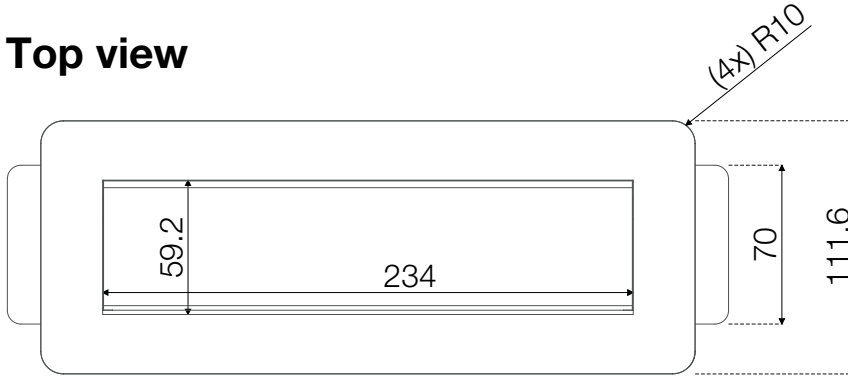

Axessline QuickBox - 2 Power, 2 USB Charger, 2 Data

Top view

Front view

Product cables & lengths:

- 1x Schuko plug (~1400 mm)
- 2x Data cable (~700 mm)

Right side view

Recommended cut out: 278^{+2}_{-2} x 92^{+2}_0 (R5 corners)