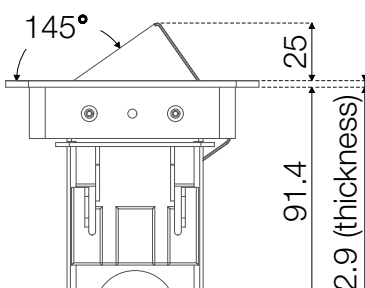

Axessline QuickBox - 2 Power, 2 USB Charger, 2 Data

Top view

Front view

Product cables & lengths:

- 1x Schuko plug (~1400 mm)
- 2x Data cable (~700 mm)

Right side view

Recommended cut out: 278^{+2}_{-2} x 92^{+2}_0 (R5 corners)