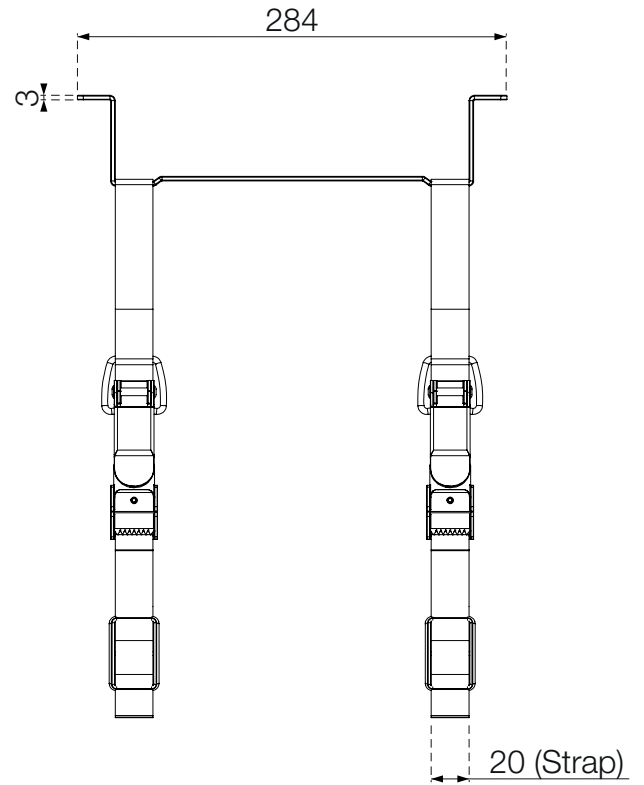

□ 427-CS17

■ 427-CS18

LiftFix CPU-holder, + 60 mm spacer

Front view

Side view

Top view