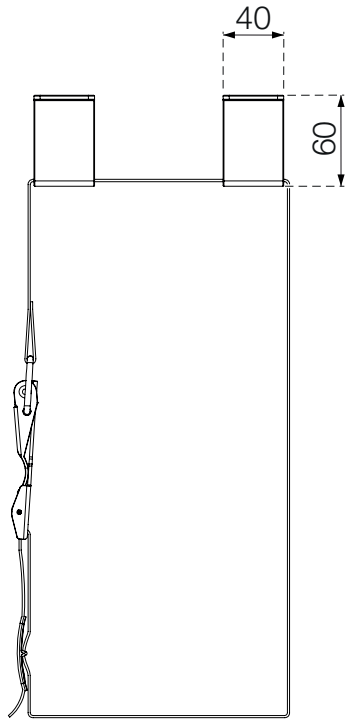

□ 427-CS17

■ 427-CS18

LiftFix CPU-holder, + 60 mm spacer

Front view

Side view

Top view