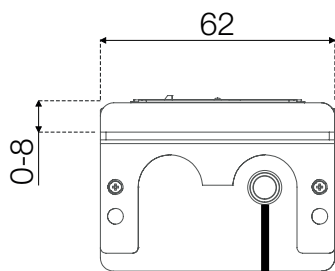

### Top view

#### Product cables & lengths:

- 1x Male Wieland cable (~600 mm)
- 1x Female RJ45 cable (~600 mm)