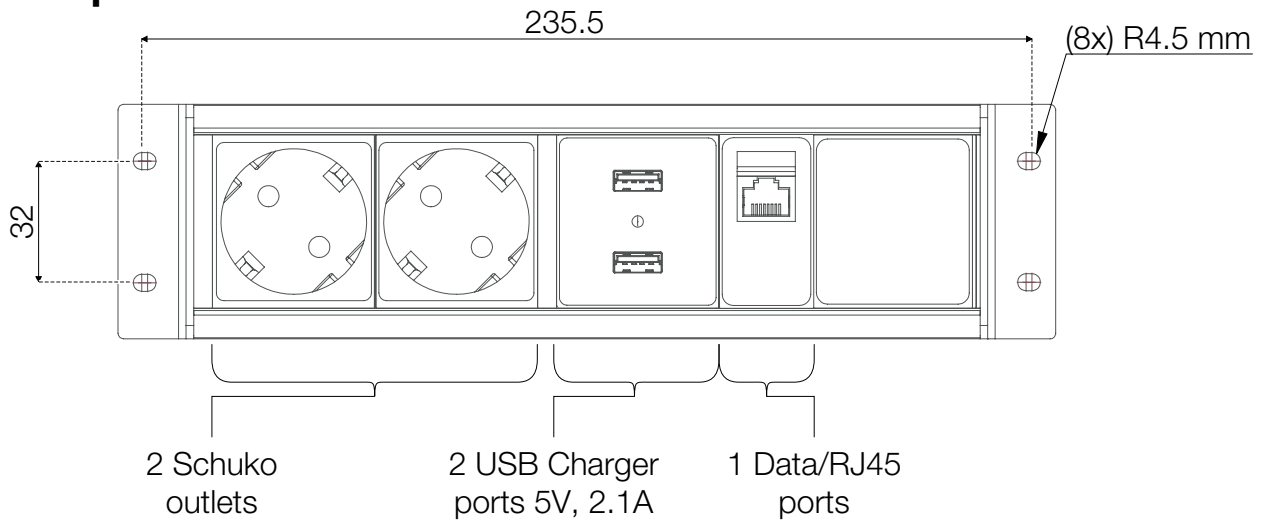

935-R2DU

Axessline Outlet - 2 Power, 1 Data, 2 USB Charger, Alu/Black

Top view