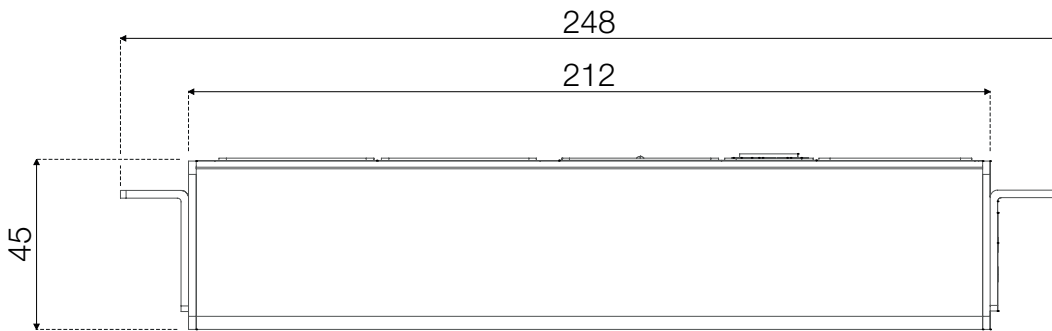

935-R2DU

Axessline Outlet - 2 Power, 1 Data, 2 USB Charger, Alu/Black

Top view

Front view

Side view

Product cables & lengths:

- 1x Male Wieland cable (~600 mm)
- 1x Female RJ45 cable (~600 mm)