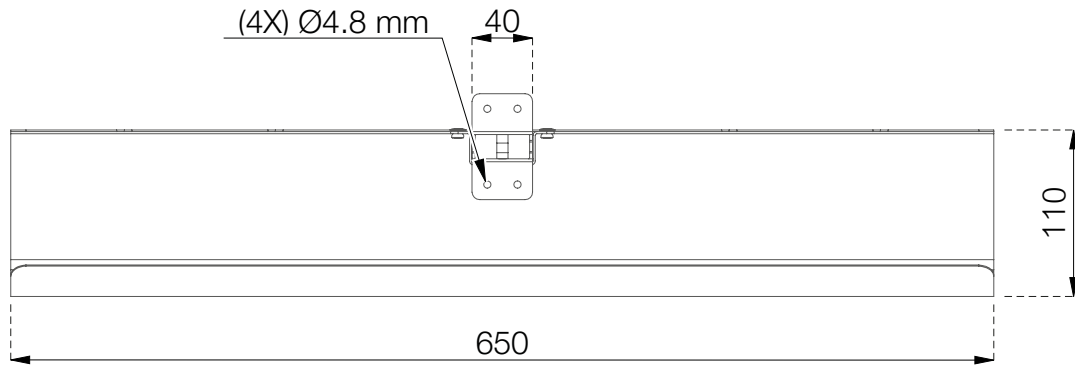

429-PI01

LiftPipe - 650 mm

Top view

Rear view

Side view

Level 1

Level 2

Level 3