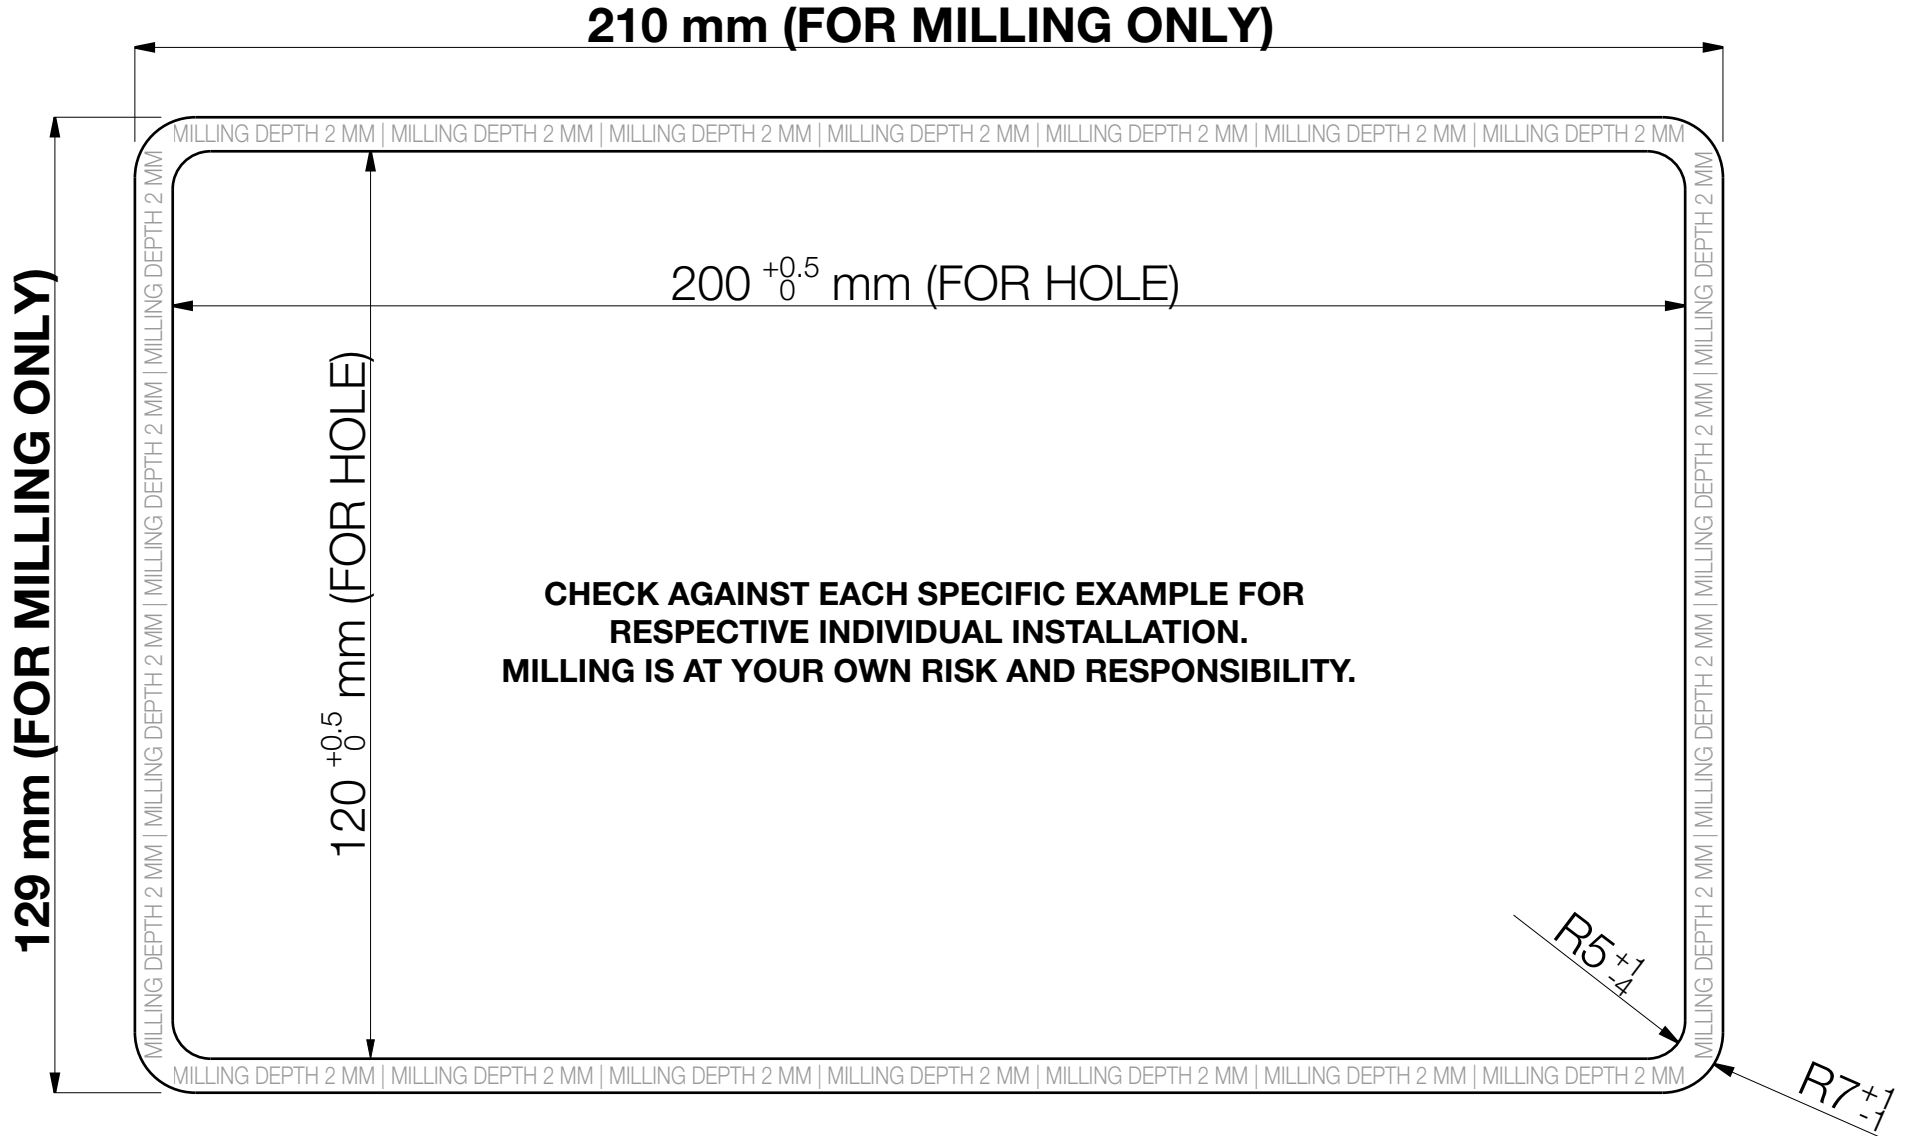

Axessline Ono 20 - RECOMMENDED MOUNTING

935-TB20W, 935-TB20, 935-TB20B

NOTE! 1:1 scale. To use as a drilling template, print on A4 paper.

Axessline Ono 20 - ALTERNATIVE RECESSED MOUNTING

935-TB20W, 935-TB20, 935-TB20B

NOTE! 1:1 scale. To use as a drilling template, print on A4 paper..