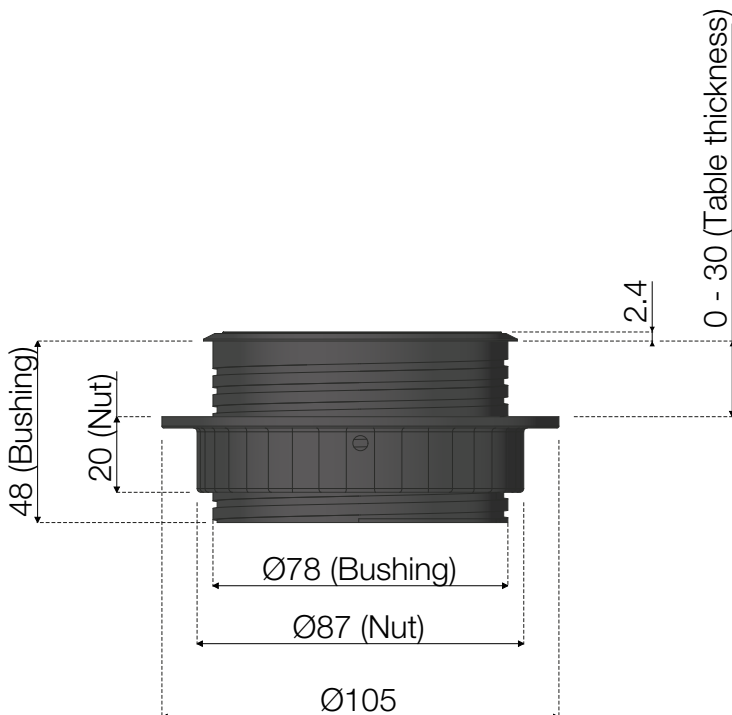

- | | |
|--|--|
|  935-PBCS |  935-PWCS |
|  935-PBCB |  935-PWCB |
|  935-PBCW |  935-PWCW |

Powerdot Cover

Top View

Side View

Range for table thickness

- 0-30 mm