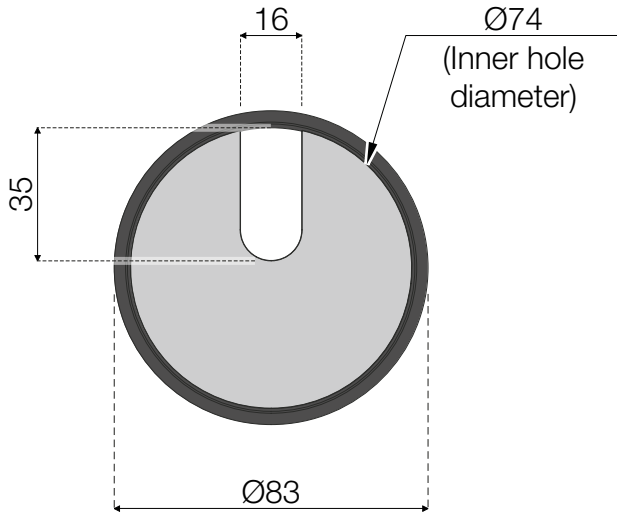

- | | |
|--|--|
|  935-PBCS |  935-PWCS |
|  935-PBCB |  935-PWCB |
|  935-PBCW |  935-PWCW |

Powerdot Cover

Top View

Side View

Range for table thickness

- 0-30 mm