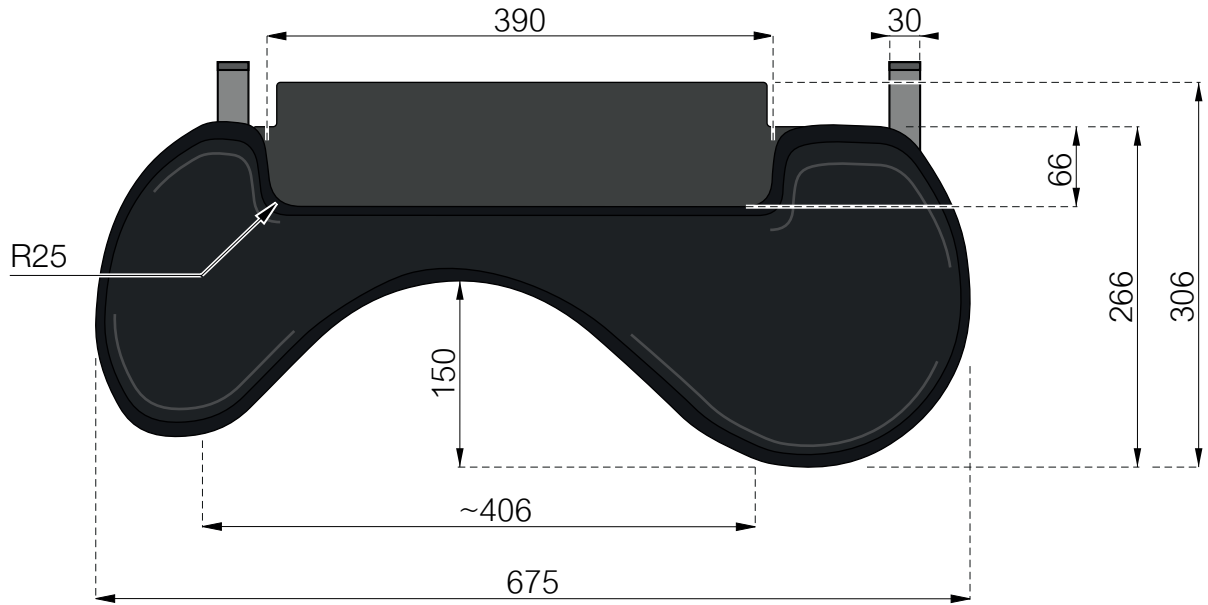

440-E815

Arm Support for Ergoslider Plus+

Top view

Side view

Oriented view (bracket distances)