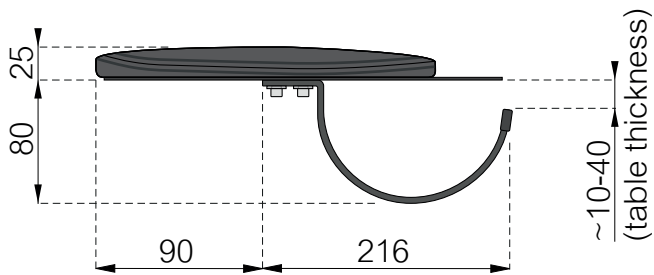

440-E815

Arm Support for Ergoslider Plus+

Top view

Side view

Oriented view (bracket distances)