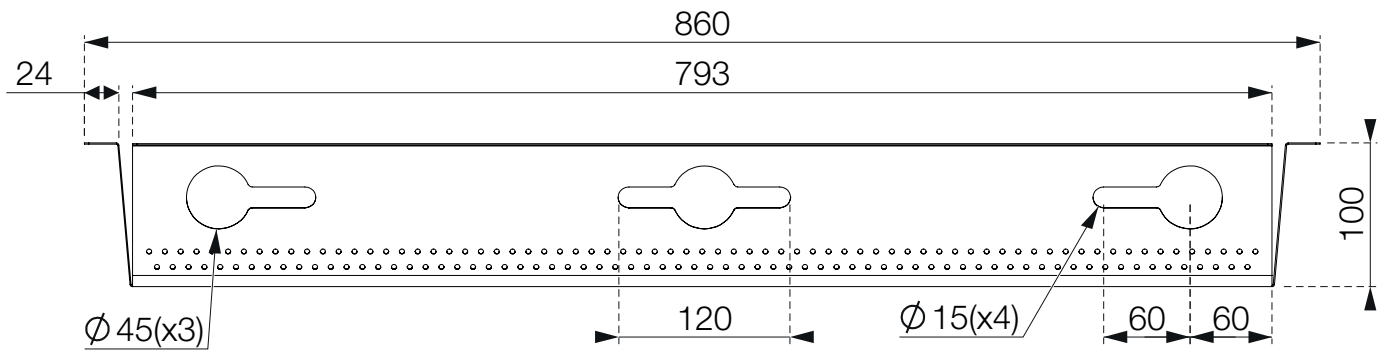

# Allround Cable Tray, 860 mm

### Side View