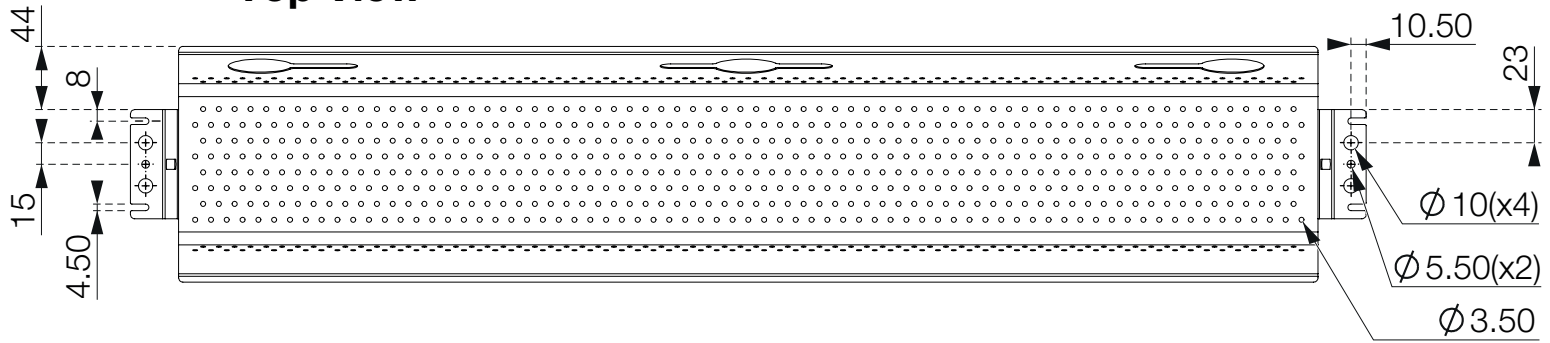

Allround Cable Tray, 860 mm

Top View