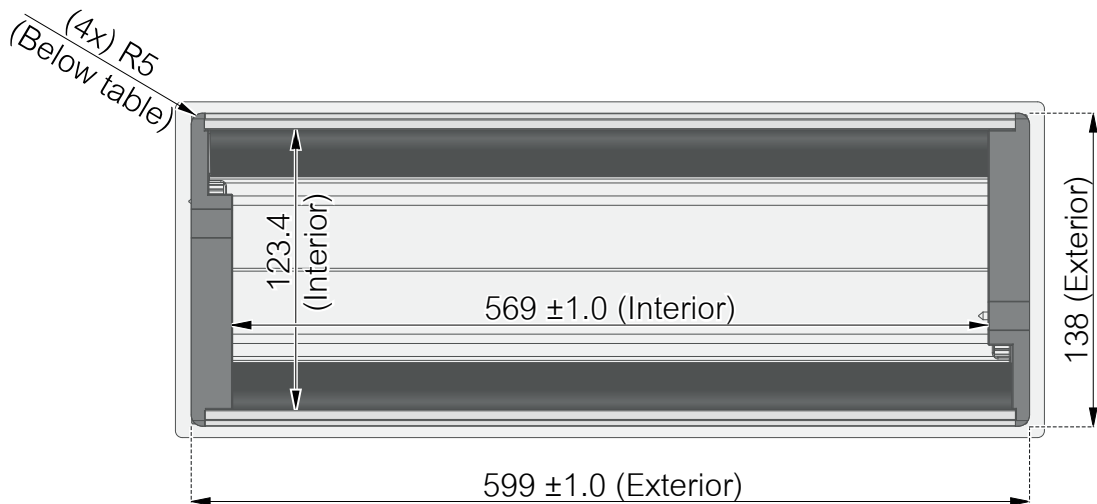

-  935-TC60
-  935-TC60W
-  935-TC60B

Axessline Duo 60

Top view (Above Table)

Side View

Bottom View (Below Table)

Recommended cut out: 603_{-1}^{+2} x 141_{-1}^{+2} (R4 corners)

Revised
190821