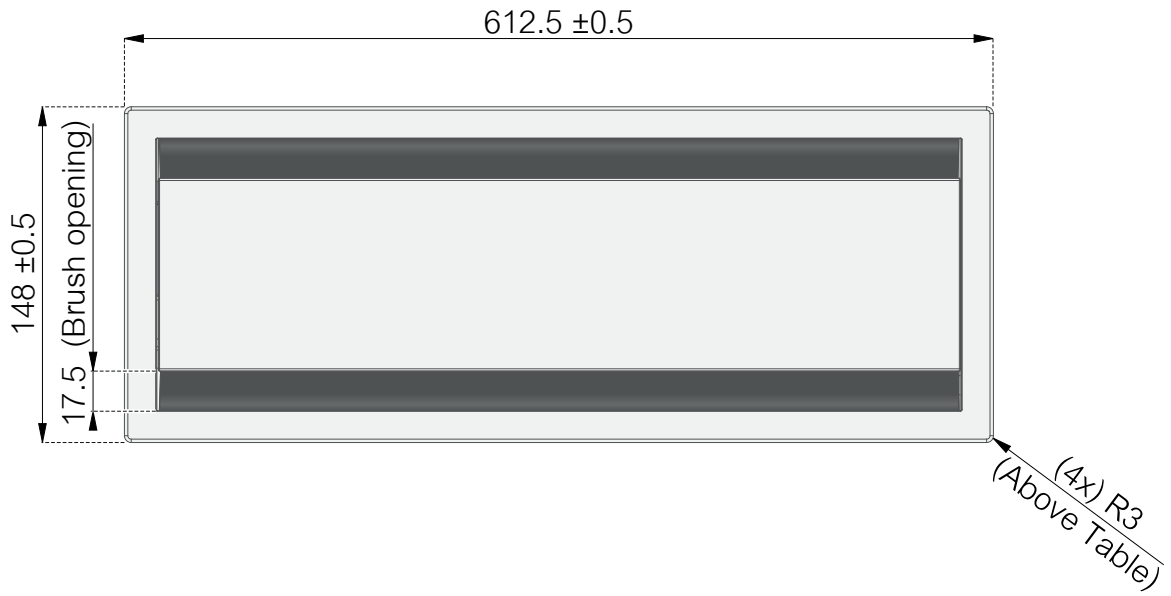

-  935-TC60
-  935-TC60W
-  935-TC60B

Axessline Duo 60

Top view (Above Table)

Side View

Bottom View (Below Table)

Recommended cut out: 603_{-1}^{+2} x 141_{-1}^{+2} (R4 corners)

Revised
190821