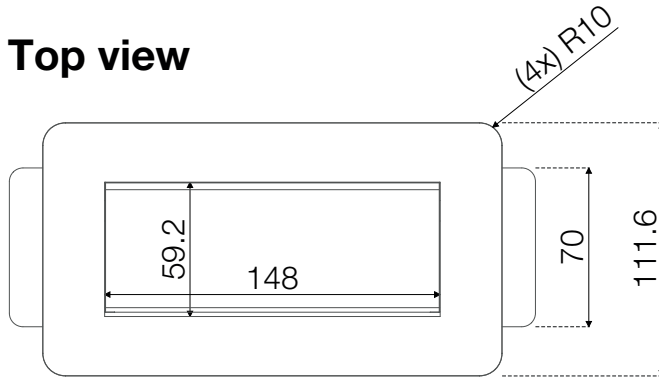

-  935-F100
-  935-F100W
-  935-F100B

Axessline QuickBox - 1 Power, 2 USB Chargers

Top view

Front view

Right side view

Recommended cut out: 192^{+2}_{-2} x 92^{+2}_0 (R5 corners)

Revised
190613