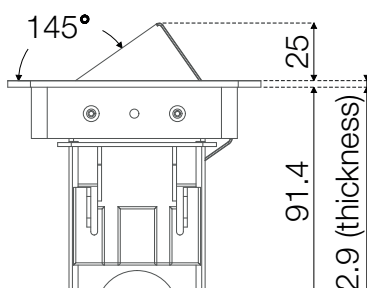

-  935-F100
-  935-F100W
-  935-F100B

Axessline QuickBox - 1 Power, 2 USB Chargers

Top view

Front view

Right side view

Recommended cut out: 192^{+2}_{-2} x 92^{+2}_0 (R5 corners)

Revised
190613