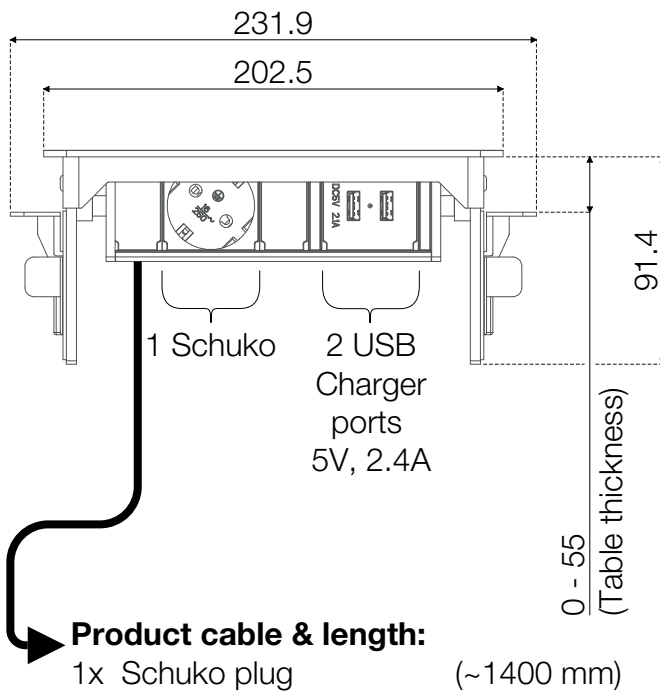

-  935-F100
-  935-F100W
-  935-F100B

Axessline QuickBox - 1 Power, 2 USB Chargers

Top view

Front view

Right side view

Recommended cut out: 192^{+2}_{-2} x 92^{+2}_0 (R5 corners)

Revised
190613