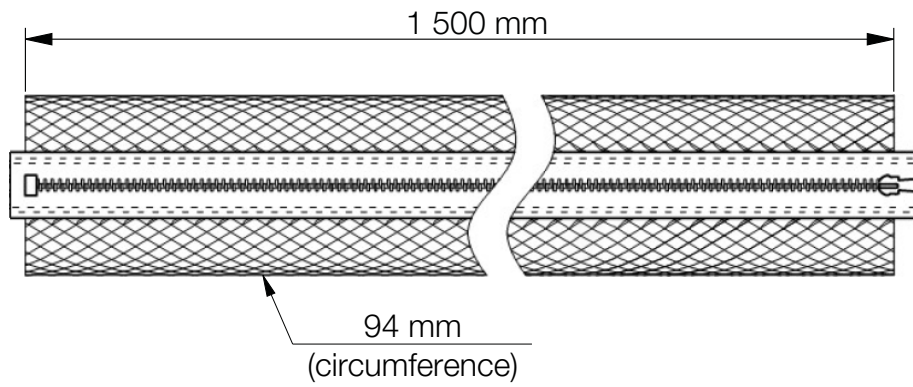

- 429-3015G
- 429-3015W
- 429-3015B

Zipper Braided Wrap Ø20 mm, 1.5 m

Front View (Closed zipper)

Side View (Closed zipper)