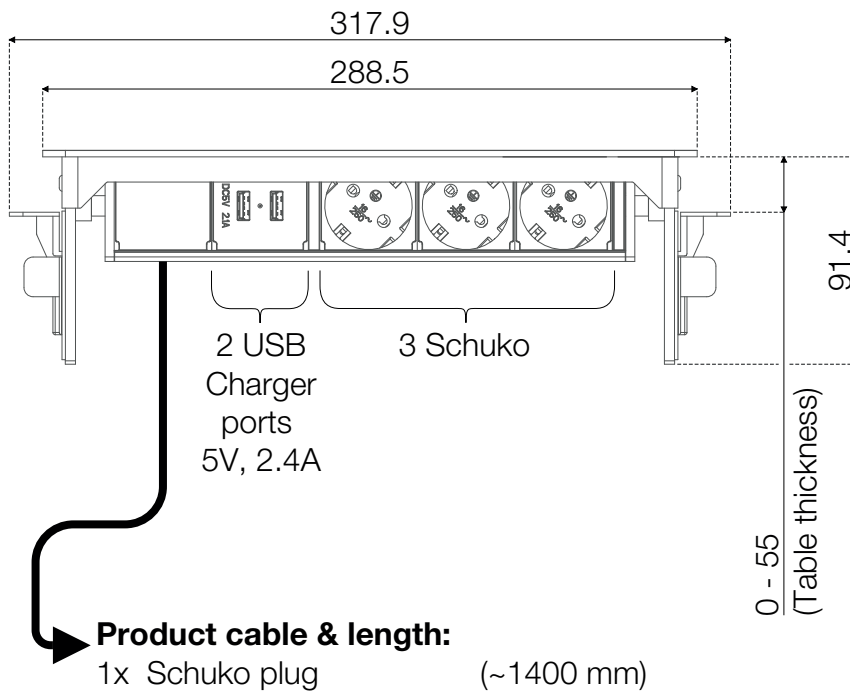

## Axessline QuickBox - 3 Power, 2 USB Chargers

### Right side view

Recommended cut out:  $278^{+2}_{-2}$  x  $92^{+2}_0$  (R5 corners)

Revised 190613