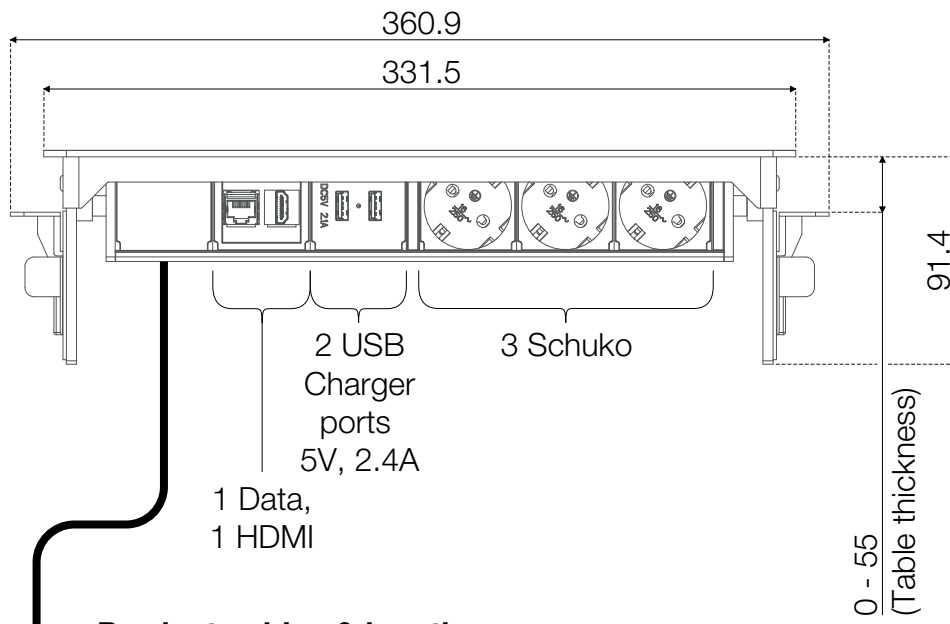

-  935-F400
-  935-F400W
-  935-F400B

Axessline QuickBox - 3 Power, 2 USB Charger, 1 Data, 1 HDMI

Top view

Front view

Product cables & lengths:

- 1x Schuko plug (~1400 mm)
- 1x Data cable (~700 mm)
- 1x HDMI cable (~600 mm)

Right side view

Recommended cut out: 322^{+2}_{-2} x 92^{+2}_0 (R5 corners)

Revised
190613