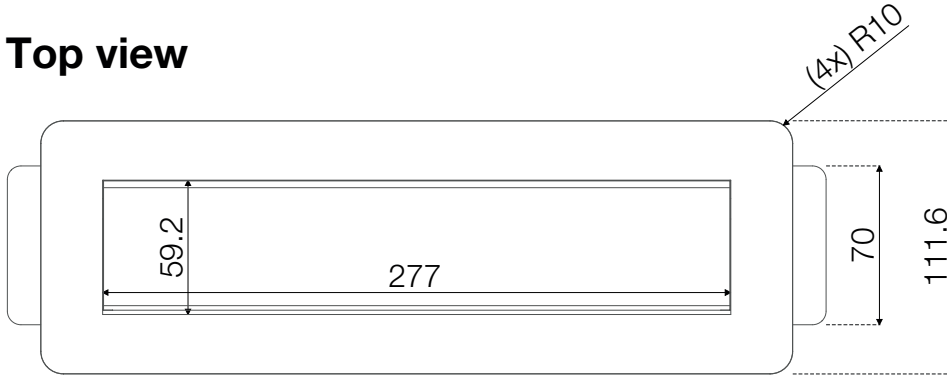

-  935-F400
-  935-F400W
-  935-F400B

Axessline QuickBox - 3 Power, 2 USB Charger, 1 Data, 1 HDMI

Top view

Front view

Product cables & lengths:

- 1x Schuko plug (~1400 mm)
- 1x Data cable (~700 mm)
- 1x HDMI cable (~600 mm)

Right side view

Recommended cut out: 322^{+2}_{-2} x 92^{+2}_0 (R5 corners)

Revised
190613