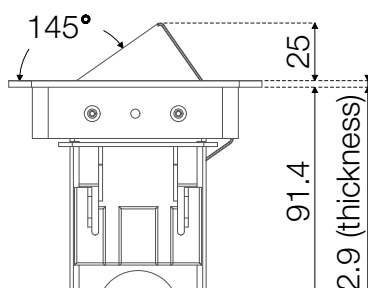

-  935-F400
-  935-F400W
-  935-F400B

Axessline QuickBox - 3 Power, 2 USB Charger, 1 Data, 1 HDMI

Top view

Front view

Product cables & lengths:

- 1x Schuko plug (~1400 mm)
- 1x Data cable (~700 mm)
- 1x HDMI cable (~600 mm)

Right side view

Recommended cut out: 322^{+2}_{-2} x 92^{+2}_0 (R5 corners)

Revised
190613