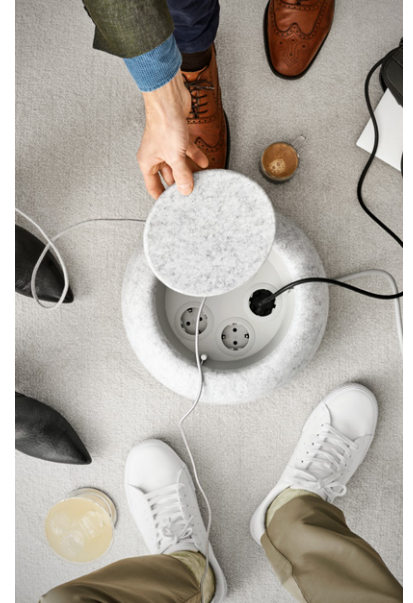

Iris Powerhub

At a time when the charge is also often shared with work colleagues, friends and family, Iris Powerhub becomes a beautiful solution to cable chaos in all environments or the new campfire to gather around.

reddot winner 2021

longlisted
dezeen
awards 2021

Swap cable chaos for Swedish design. Iris Powerhub challenges the traditional multiple sockets and sets a new industry standard in terms of both design and function.

Iris is a world unique and sleek electrical solution for stylish and flexible charging, developed in collaboration between Kondator and Tengbom. Plastic and angular shapes have been replaced by a circular design, wrapped in gray or sand-colored felt. With four electrical outlets as well as two USB charging sockets and a hidden cord winder, Iris not only excels in user-friendliness but

also in attention to detail. Throughout the design process, sustainability has been a priority. Iris consists of carefully selected materials, among others a felt mat created from recycled PET.

Iris Powerhub with its soft shape and minimalistic expression is a flexible yet beautiful solution to cable chaos in all environments.