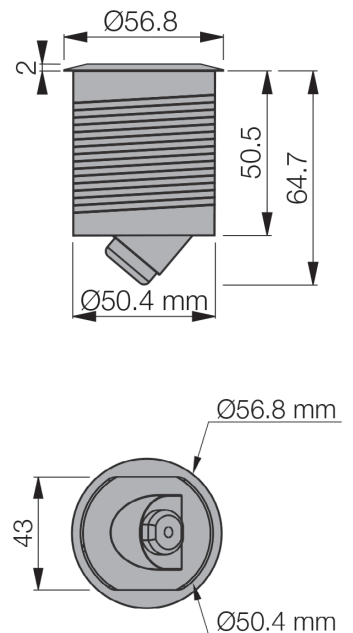

Powerdot

Mini Ø 51 mm

The world's smallest outlet!

The Powerdot Mini is made to allow an electrical outlet to fit. We made an additional alternative version with 2 USB charger ports in the same size.

935-PM50W □ POWERDOT MINI, WHITE
 935-PM50 ■ POWERDOT MINI, BLACK
 1 POWER OUTLET

935-PM51W □ POWERDOT MINI, WHITE
 935-PM51 ■ POWERDOT MINI, BLACK
 2 USB-CHARGER (2.4 A)

SPECIFICATIONS

- Power cord 1.5 m (Schuko)
- Max tabletop 30 mm
- Height total 65 mm
- Drilling diameter 51 mm
- Part no
 - 1 Power:
 - 935-PM50 Black
 - 935-PM50W White
 - 2 USB-chargers:
 - 935-PM51 Black
 - 935-PM51W White