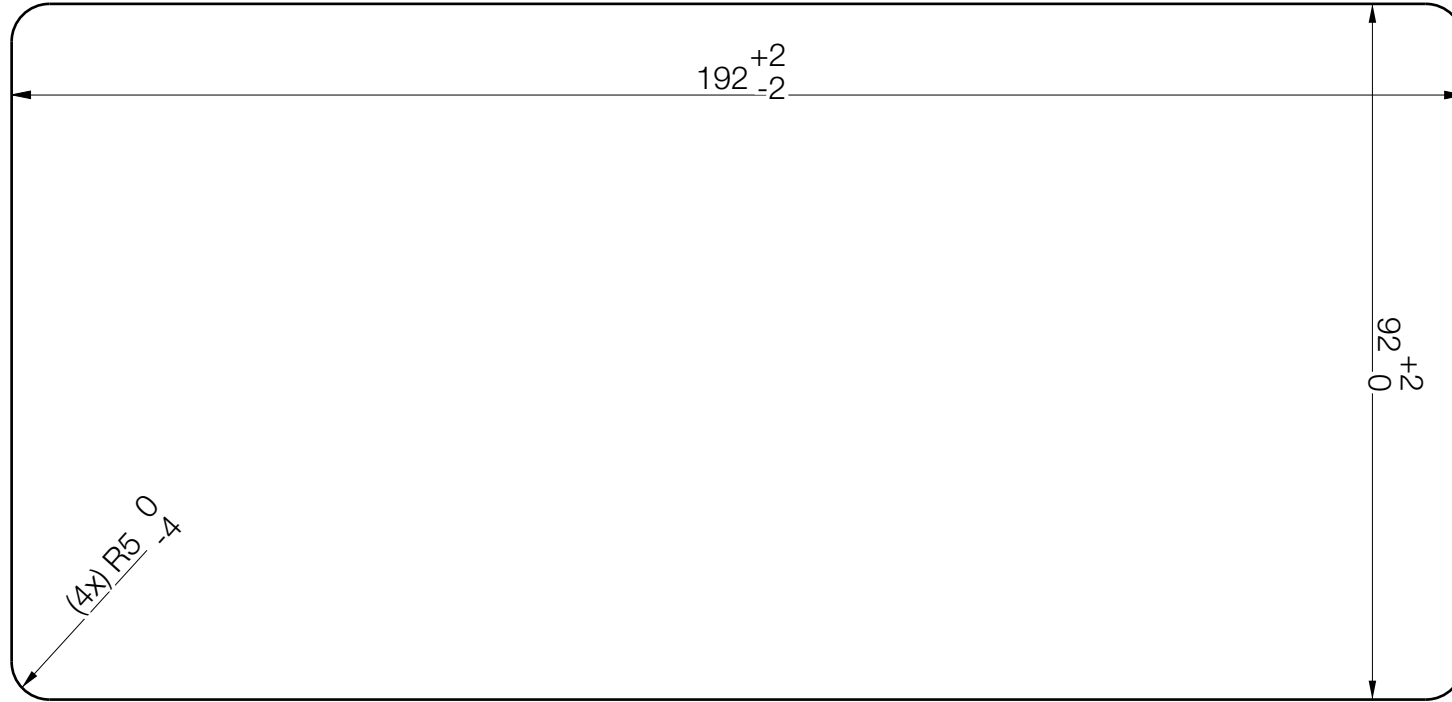

Axessline QuickBox - CUT OUT TEMPLATE

935-F100, 935-F100W, 935-F100B

NOTE! 1:1 scale. To use as a cut out template, print on A4 paper.